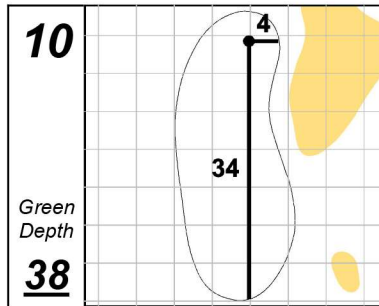

RBC Heritage

Harbour Town Golf Links