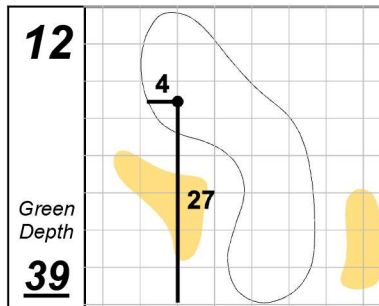

RBC Heritage

Harbour Town Golf Links